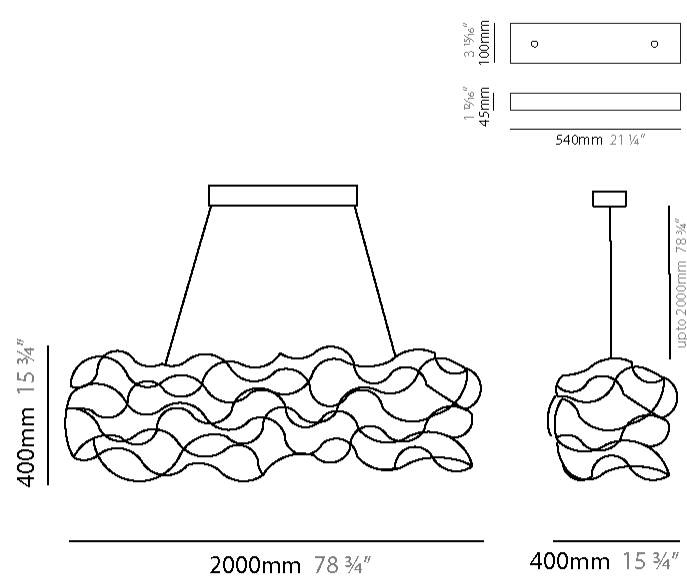

D101683-

base number	LED	Color	Finish
	Dimming	Temperature	Options

1. To build a product code in our configurator select the specify button on the base model # product page
2. To build a manual product code on this datasheet choose from the options listed below in blue font and add the suffix to the base model #

GENERAL

Series: Sirio
Subseries: Sirio Abstract
Brand: Quasar
Division: Design
Mounting Type: Suspension
Mounting Location: Ceiling
Subcategory: Ambient

PHYSICAL

Shape: Abstract
Length (mm): 2000
Length (in): 78 3/4
Width (mm): 400
Width (in): 15 3/4
Height (mm): 400
Height (in): 15 3/4
Max. Overall Height (mm): 2400
Max. Overall Height (in): 94 1/2
Light Distribution: Omnidirectional
Weight (kg): 4.5
Weight (lbs): 9.9
Fixture Finish: NIC / BRA / BBR
Fixture Material: Metal
Cable Details: 2000mm Cable
Upon Request: Custom Sizes

ELECTRICAL

Lamp Type: LED
Input Wattage (W): 48
Dimming: Non-Dimming / Phase Dimming (120vac Only)
Driver Included: Yes
Driver Location: Integrated
Driver Type: Constant Voltage - 120/277Vac
Driver Class: Class 2
Input Voltage (V): 120 - 277
Output Voltage (V): 12
Upon Request: (Not included - see components) Integral: 0-10Vdc dimming

LED

Number of LEDs: 80
Color Temperature (°K): 2400 / 2800
Max. Delivered Lumen (lm): 2400 (2800K)
CRI: >90 CRI
Lamp Life (hrs): 50000

OPTICAL

RATINGS AND CERTIFICATIONS

Certified By: Certified for North American Standards
IP rating: IP20